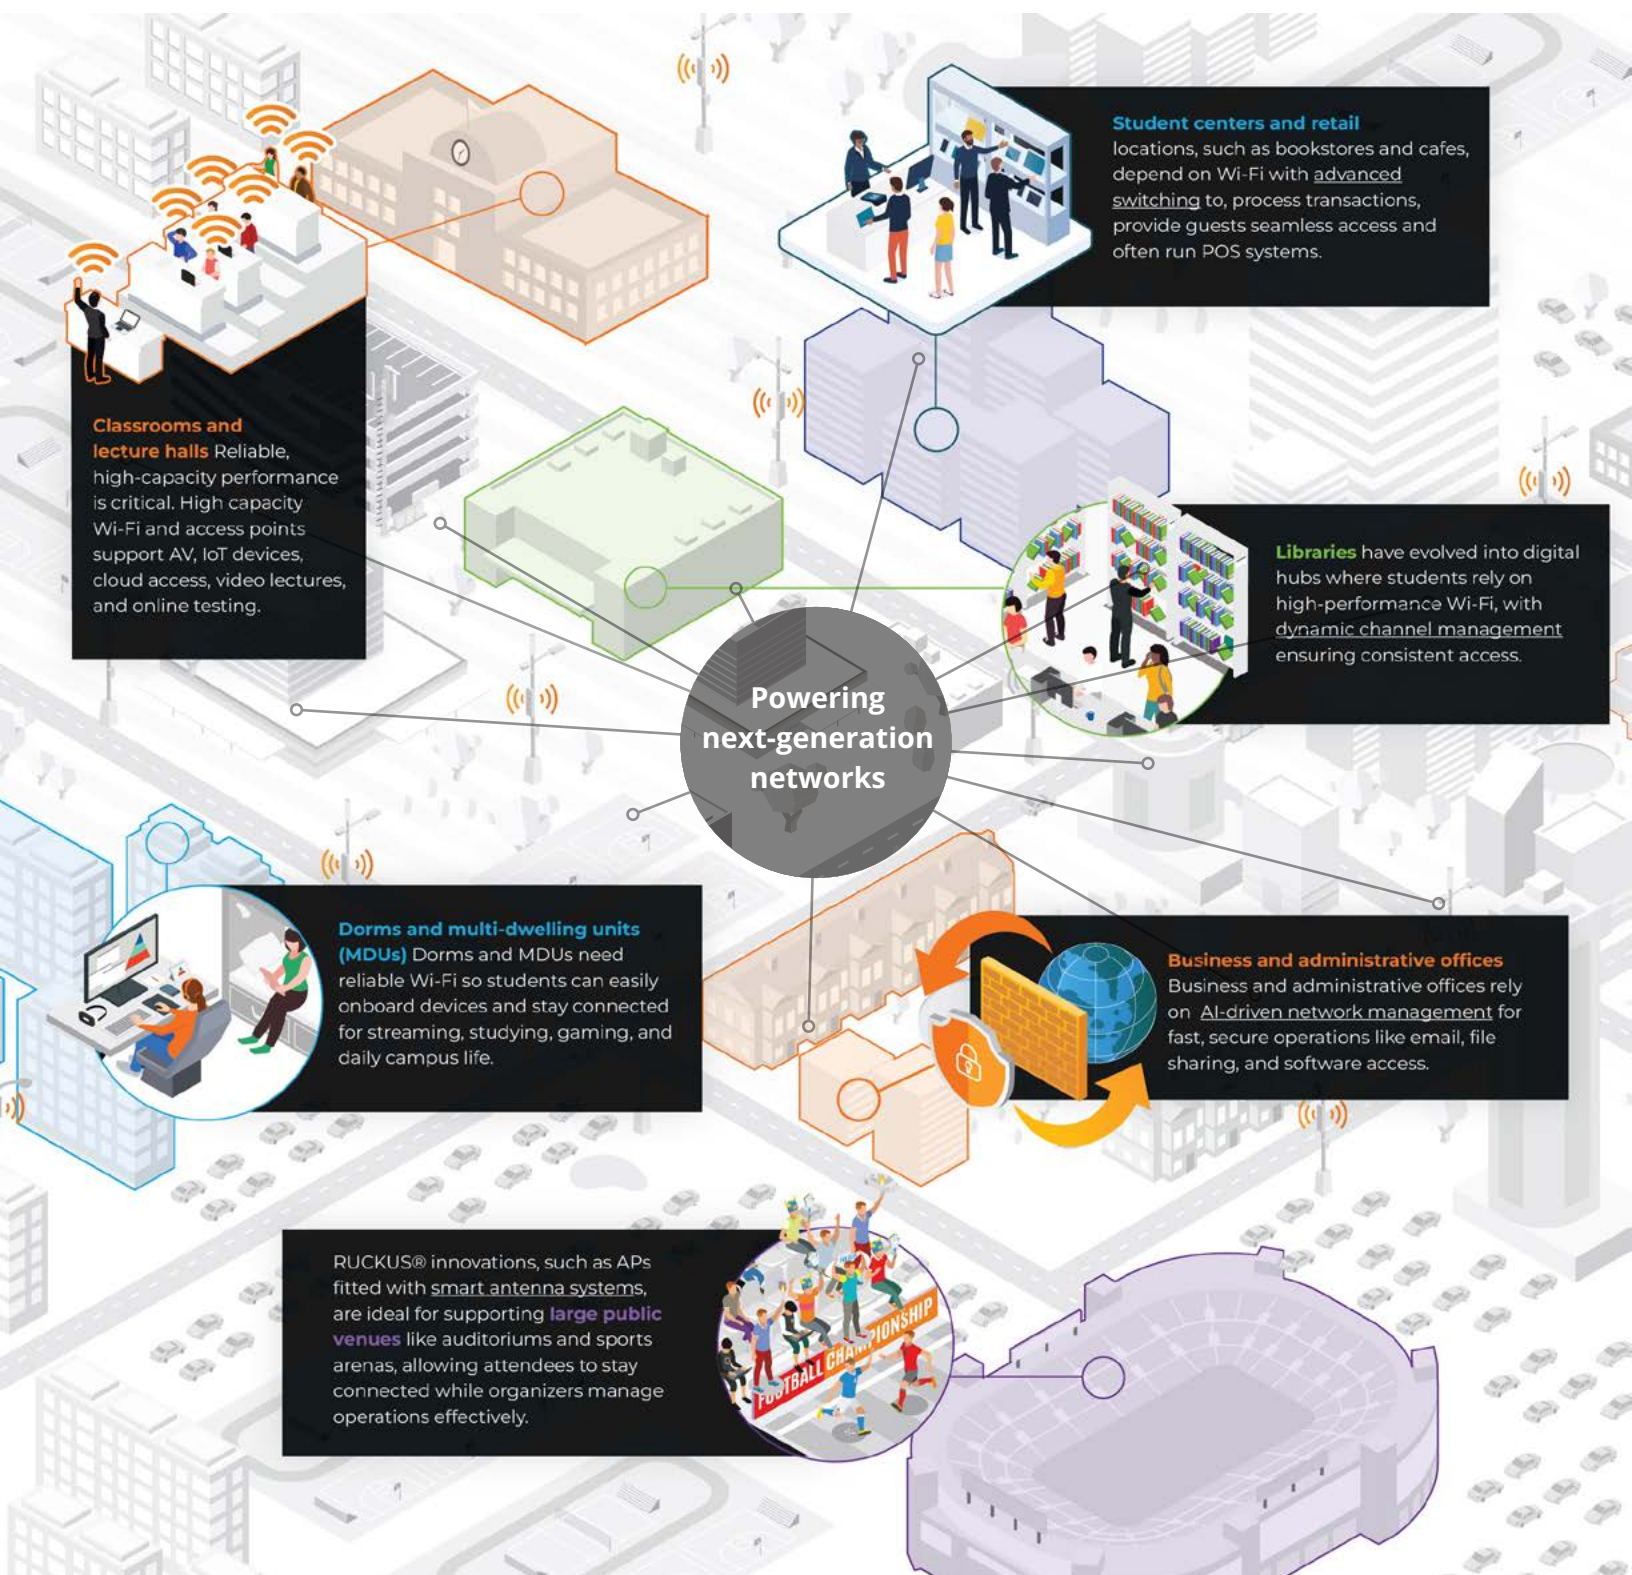

Your campus is a **small city**

A modern university runs on a ubiquitous wireless network

Here are the many ways in which RUCKUS Networks can help your self-contained metropolitan ecosystems remain vibrant and always on with powerful and pervasive connectivity.

In tough, high-density environments, RUCKUS Networks stands out as a crucial provider. We offer the technology and expertise necessary to design, deploy, and manage high-performance Wi-Fi networks that can efficiently handle the unique demands of each campus sector, providing seamless connectivity and optimal performance across your entire small(ish) city.